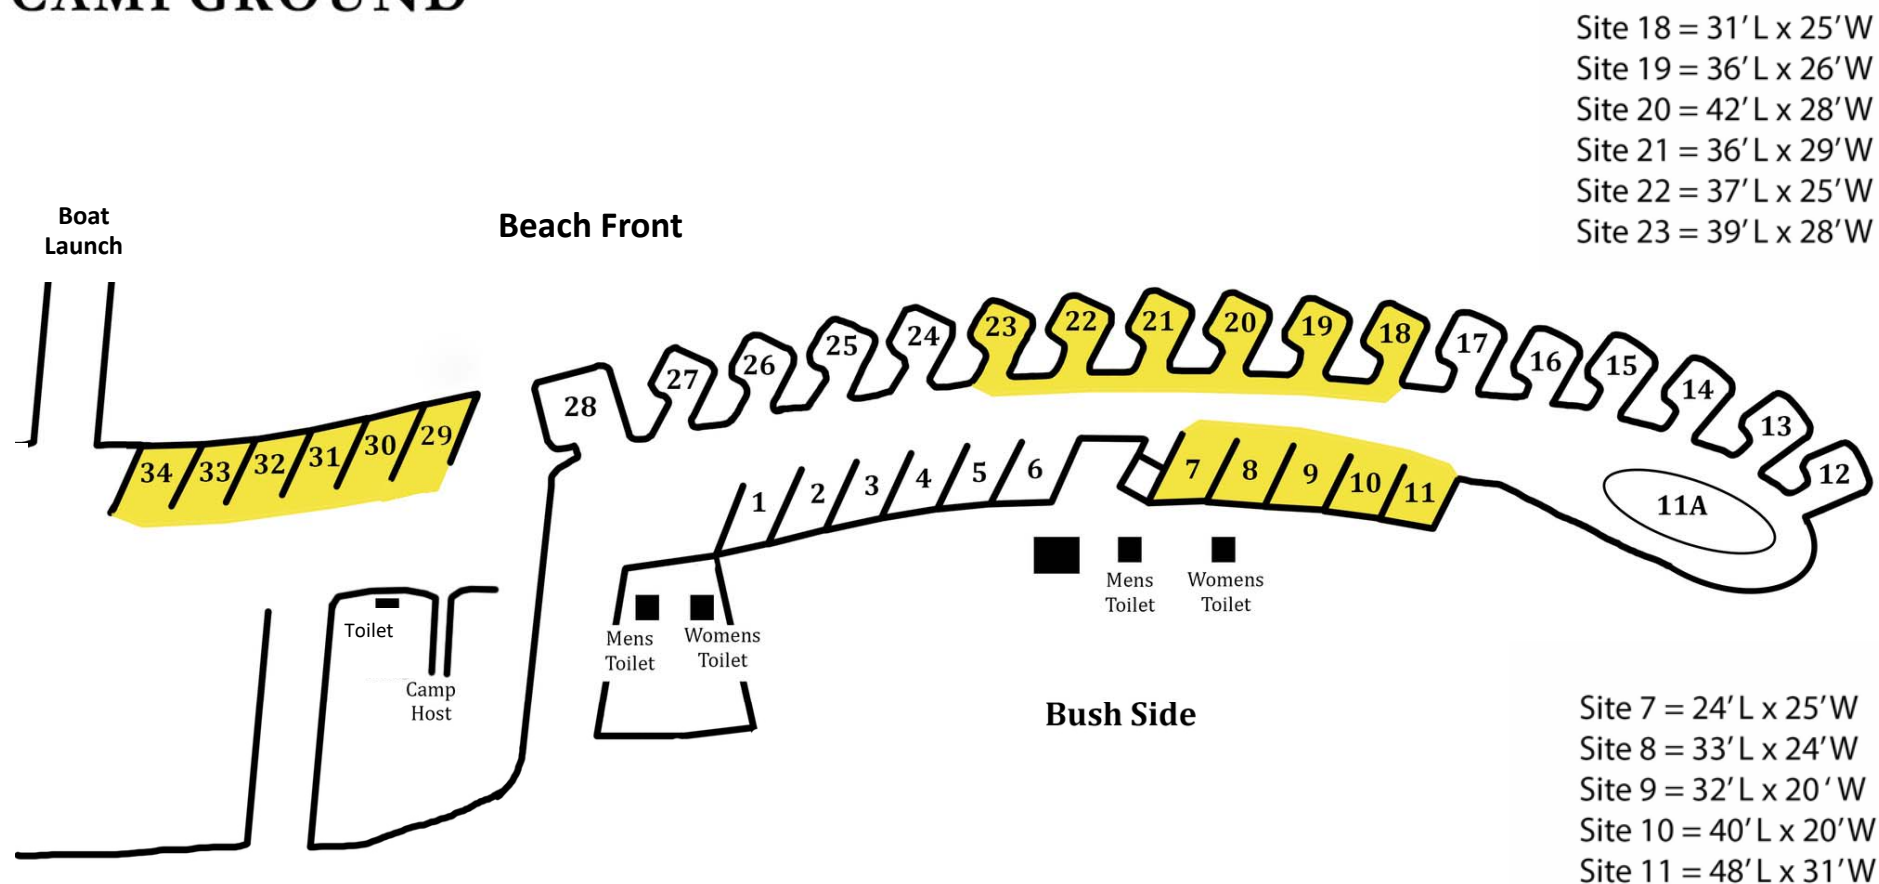

KILBY

CAMPGROUND

Reservable Sites with Dimensions

Site 29 = 48' L x 27' W
 Site 30 = 48' L x 28' W
 Site 31 = 46' L x 27' W
 Site 32 = 46' L x 27' W
 Site 33 = 46' L x 27' W
 Site 34 = 46' L x 27' W

The Reservation Desk is Open Monday & Tuesday