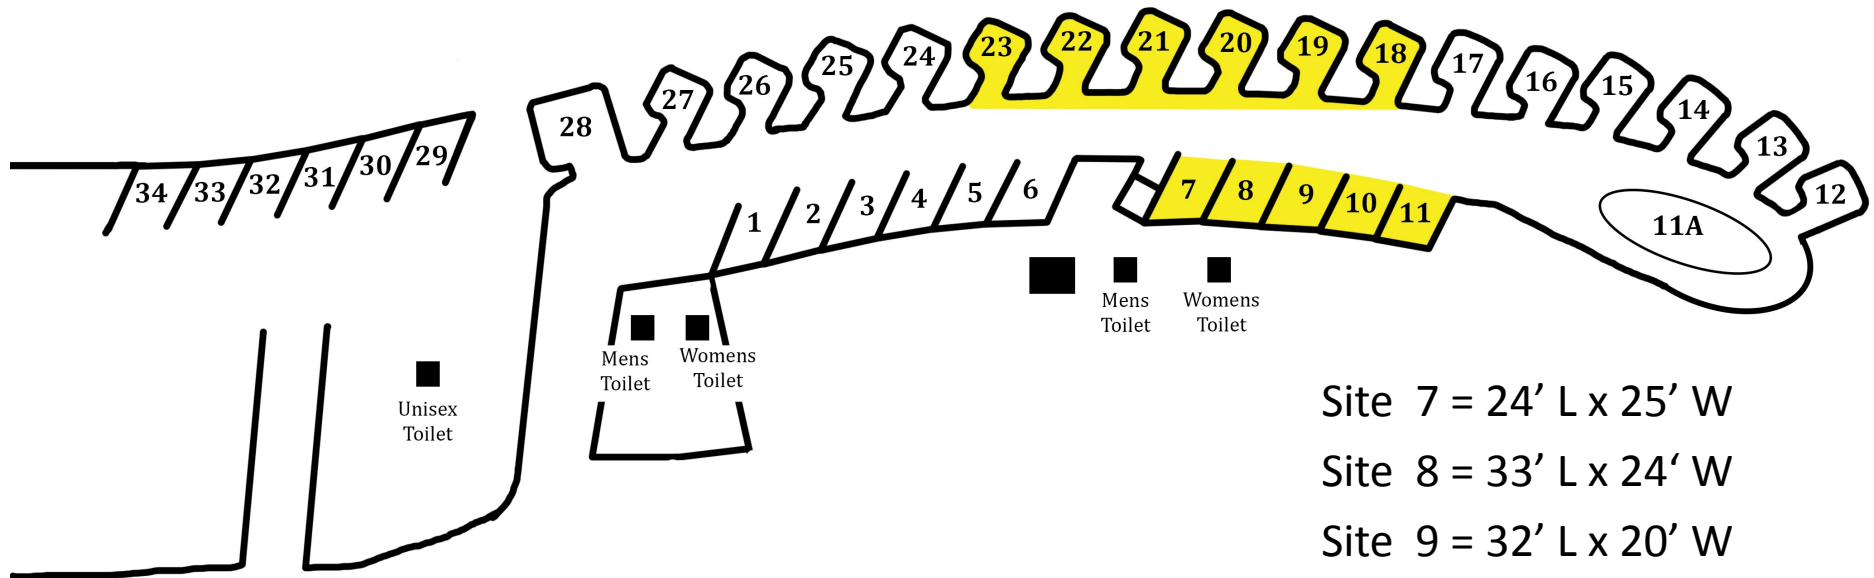

KILBY CAMPGROUND

Reservable Sites with Dimensions

Site 18 = 31' L x 25' W

Site 19 = 36' L x 26' W

Site 20 = 42' L x 28' W

Site 21 = 36' L x 29' W

Site 22 = 37' L x 25' W

Site 23 = 39' L x 28' W

Beach Side

Site 7 = 24' L x 25' W

Site 8 = 33' L x 24' W

Site 9 = 32' L x 20' W

Site 10 = 40' L x 20' W

Site 11 = 48' L x 31' W

Bush Side