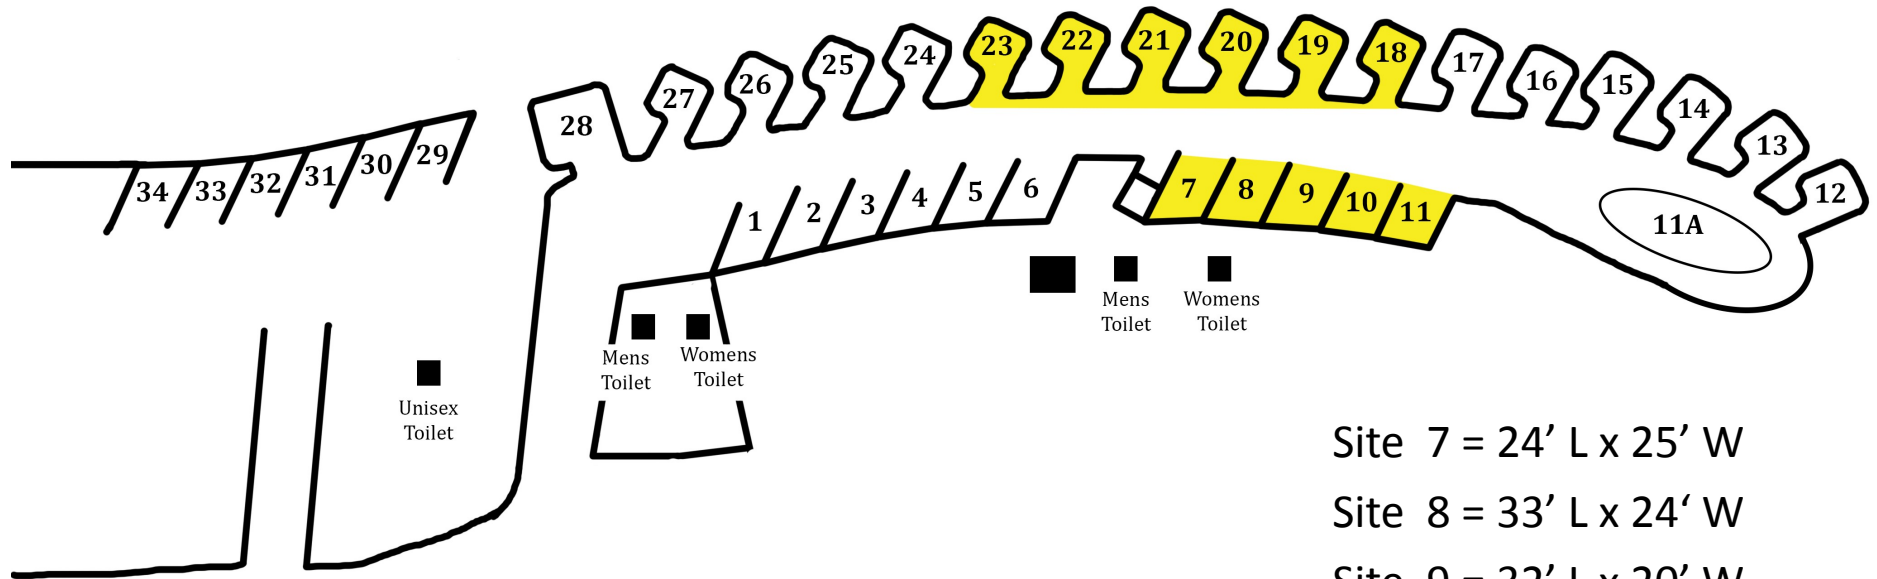

Reservable Sites with Dimensions

Site 18 = 31' L x 25' W

Site 19 = 36' L x 26' W

Site 20 = 42' L x 28' W

Site 21 = 36' L x 29' W

Site 22 = 37' L x 25' W

Site 23 = 39' L x 28' W

Beach Side

Bush Side

Site 7 = 24' L x 25' W

Site 8 = 33' L x 24' W

Site 9 = 32' L x 20' W

Site 10 = 40' L x 20' W

Site 11 = 48' L x 31' W