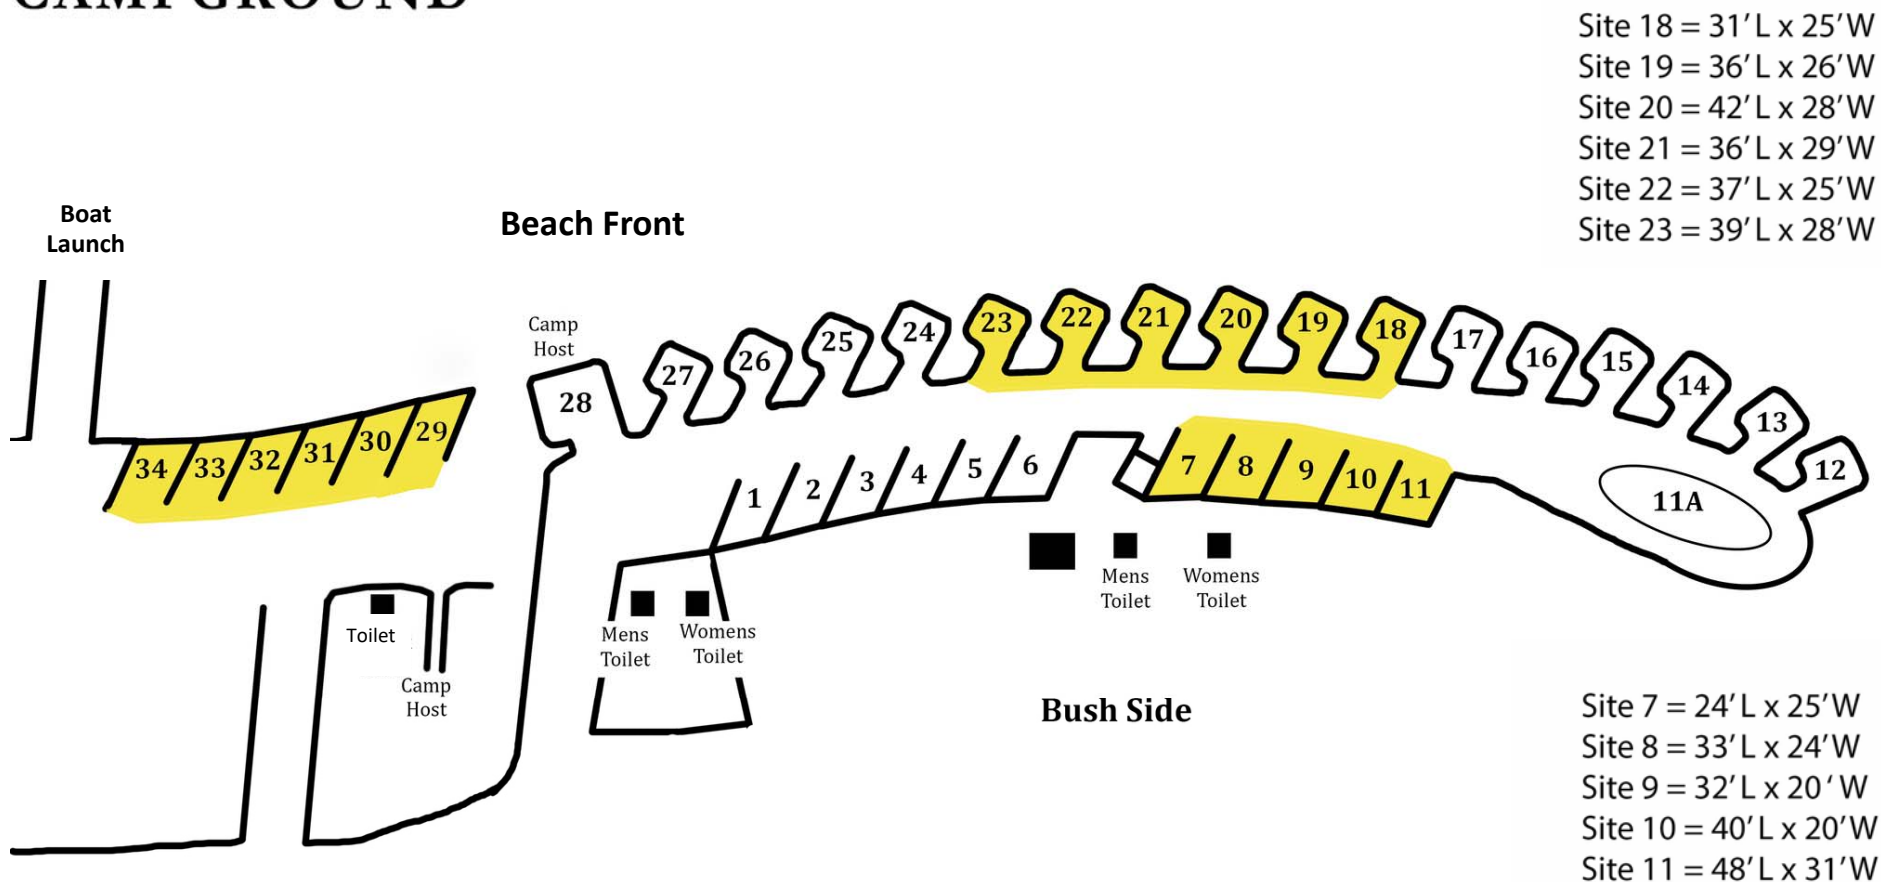

KILBY

CAMPGROUND

Reservable Sites with Dimensions

- Site 29 = 48' L x 27' W
- Site 30 = 48' L x 28' W
- Site 31 = 46' L x 27' W
- Site 32 = 46' L x 27' W
- Site 33 = 46' L x 27' W
- Site 34 = 46' L x 27' W