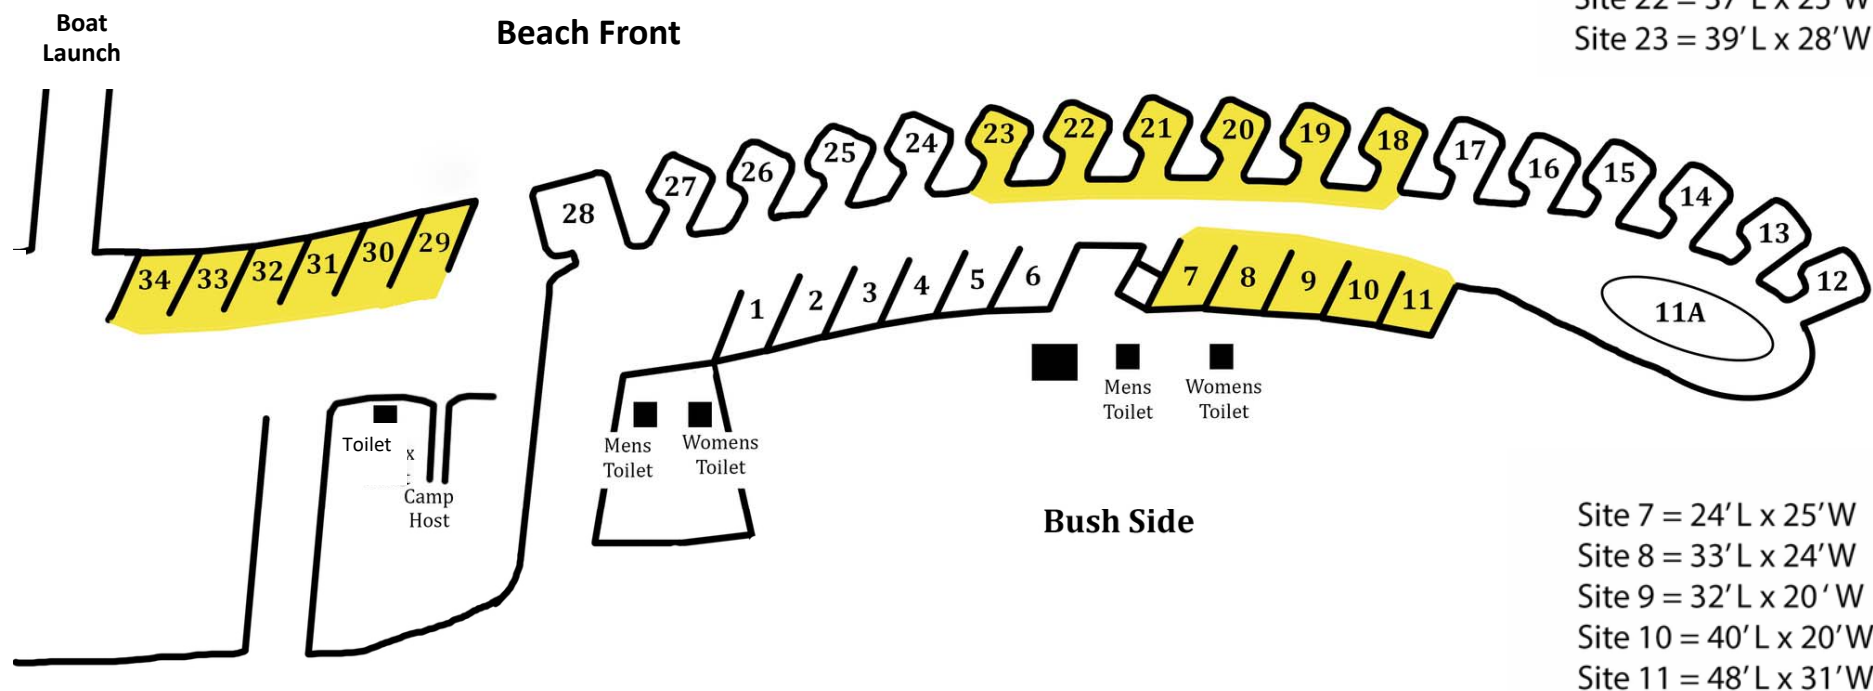

KILBY

CAMPGROUND

Reservable Sites with Dimensions

Site 18 = 31' L x 25' W
 Site 19 = 36' L x 26' W
 Site 20 = 42' L x 28' W
 Site 21 = 36' L x 29' W
 Site 22 = 37' L x 25' W
 Site 23 = 39' L x 28' W

Site 7 = 24' L x 25' W
 Site 8 = 33' L x 24' W
 Site 9 = 32' L x 20' W
 Site 10 = 40' L x 20' W
 Site 11 = 48' L x 31' W

Site 29 = 48' L x 27' W
 Site 30 = 48' L x 28' W
 Site 31 = 46' L x 27' W
 Site 32 = 46' L x 27' W
 Site 33 = 46' L x 27' W
 Site 34 = 46' L x 27' W

The Reservation Desk is Open Monday & Tuesday

10 am to 3 pm - April 2 to October 2, 2018