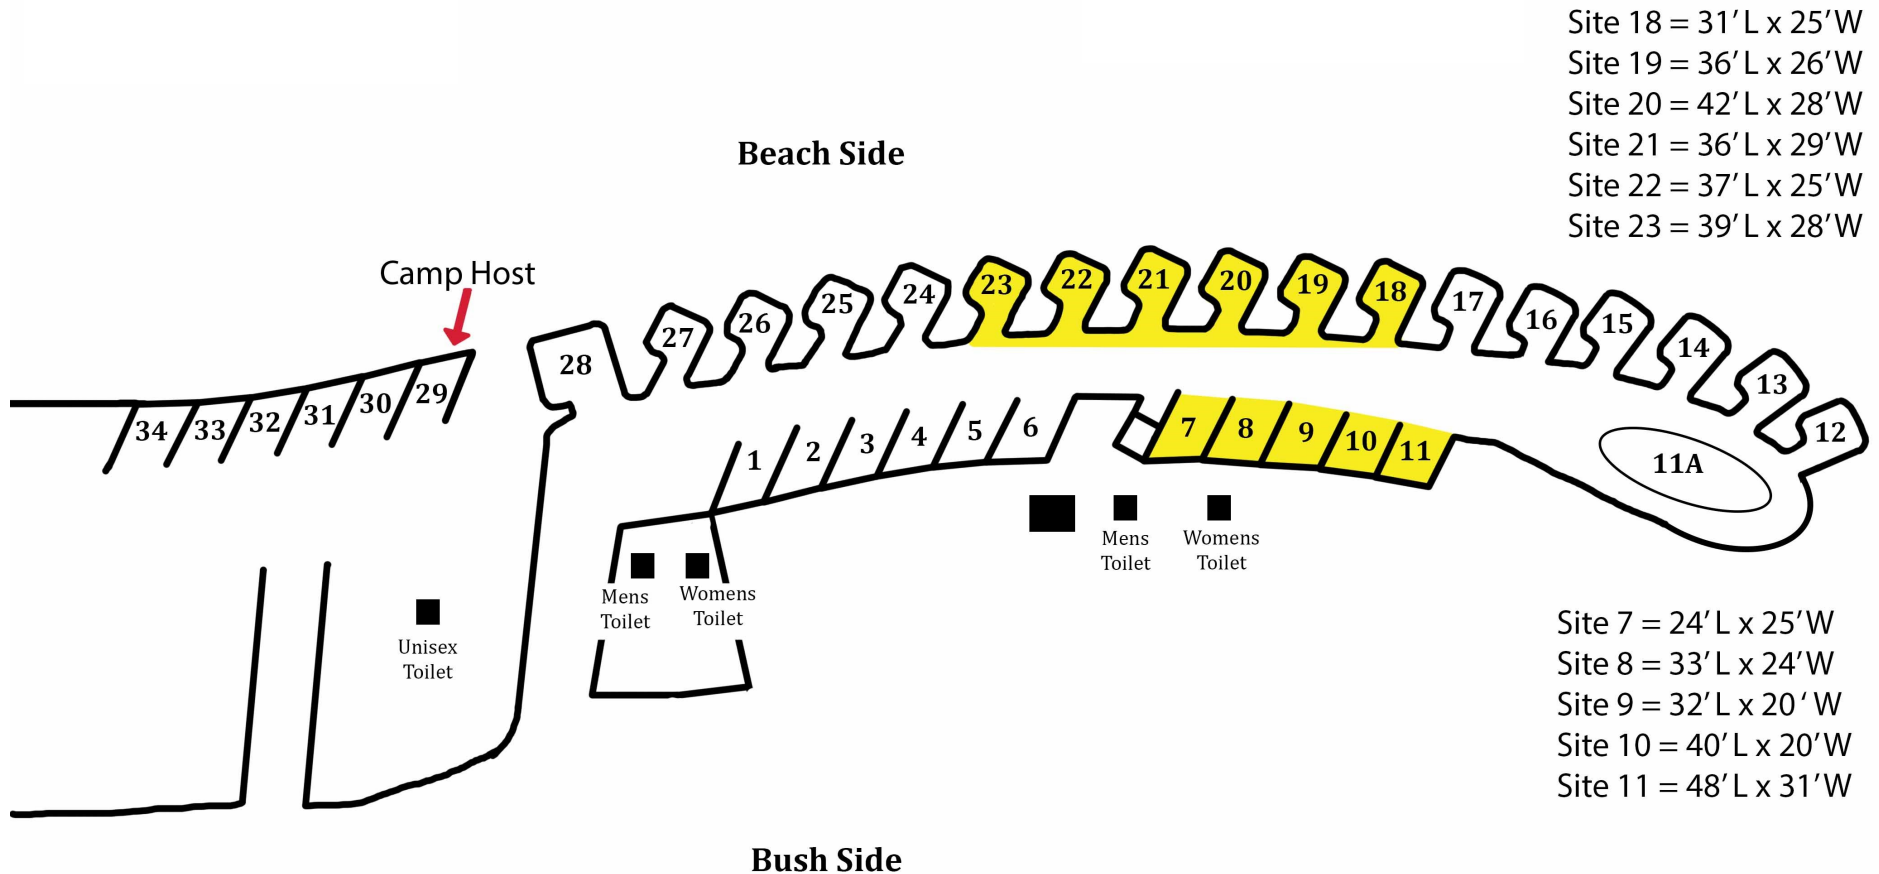

KILBY

CAMPGROUND

Reservable Sites with Dimensions

The Reservation Desk is Open Monday & Tuesday

10 am to 3 pm - April to October

www.kilby.ca - 604-796-9576