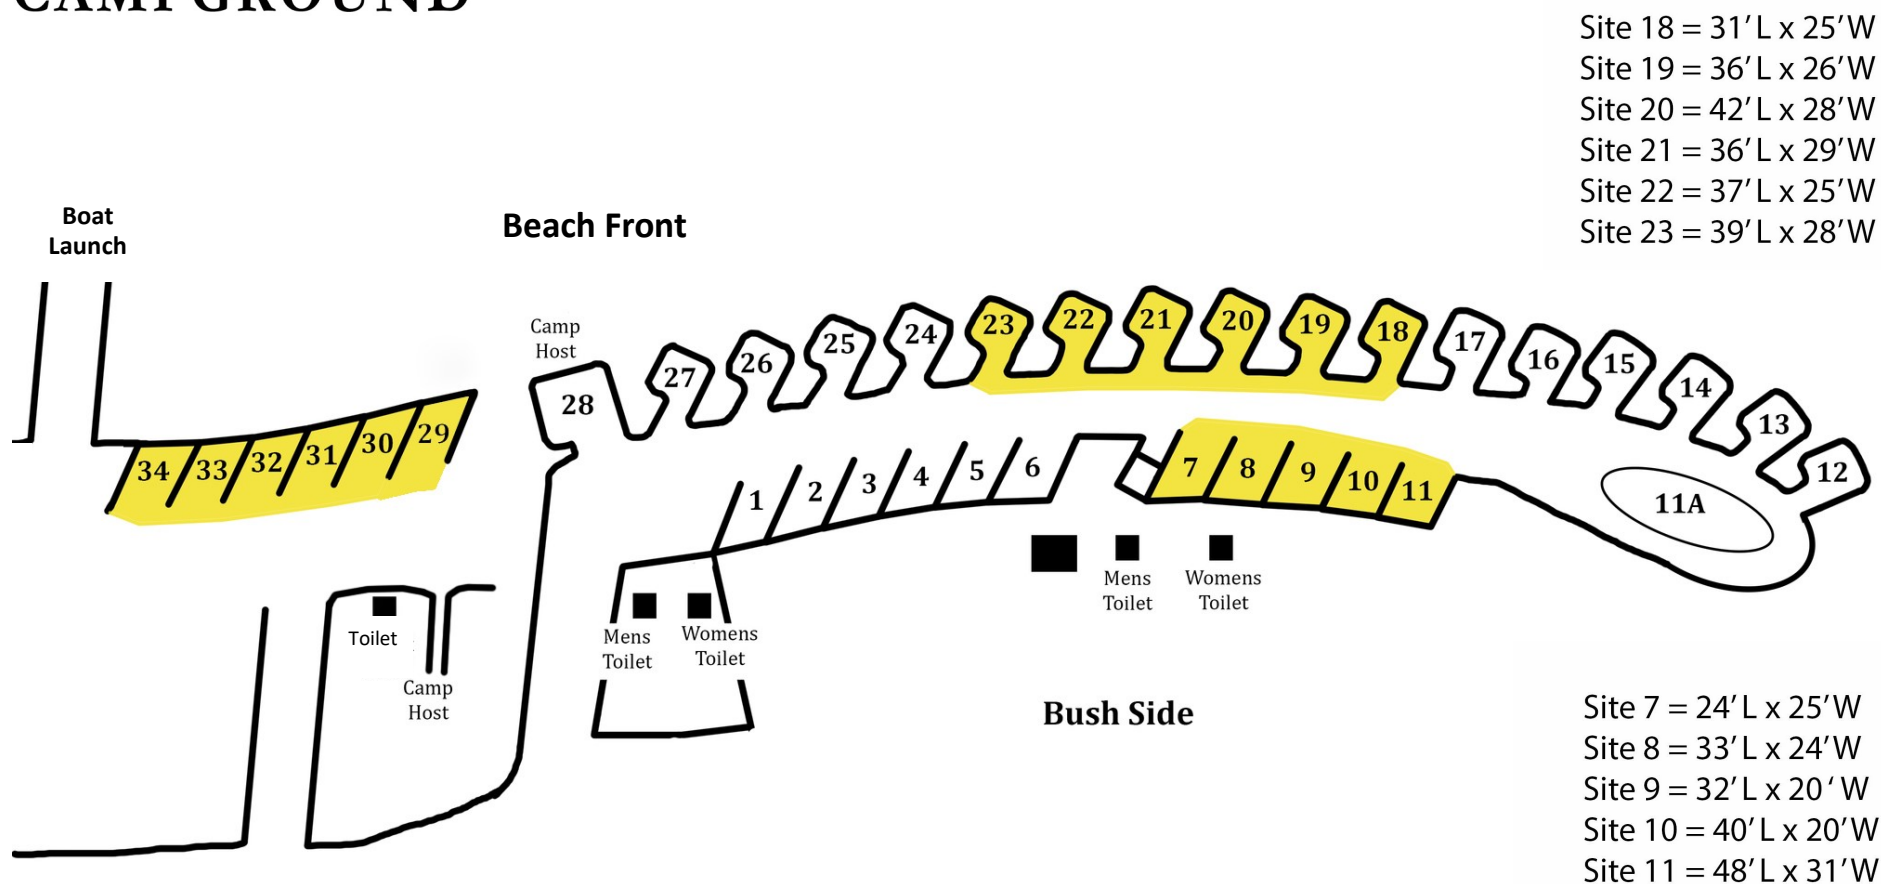

## CAMPGROUND

### Reservable Sites with Dimensions

- Site 29 = 48' L x 27' W
- Site 30 = 48' L x 28' W
- Site 31 = 46' L x 27' W
- Site 32 = 46' L x 27' W
- Site 33 = 46' L x 27' W
- Site 34 = 46' L x 27' W

**The Reservation Desk is Open Monday & Tuesday**