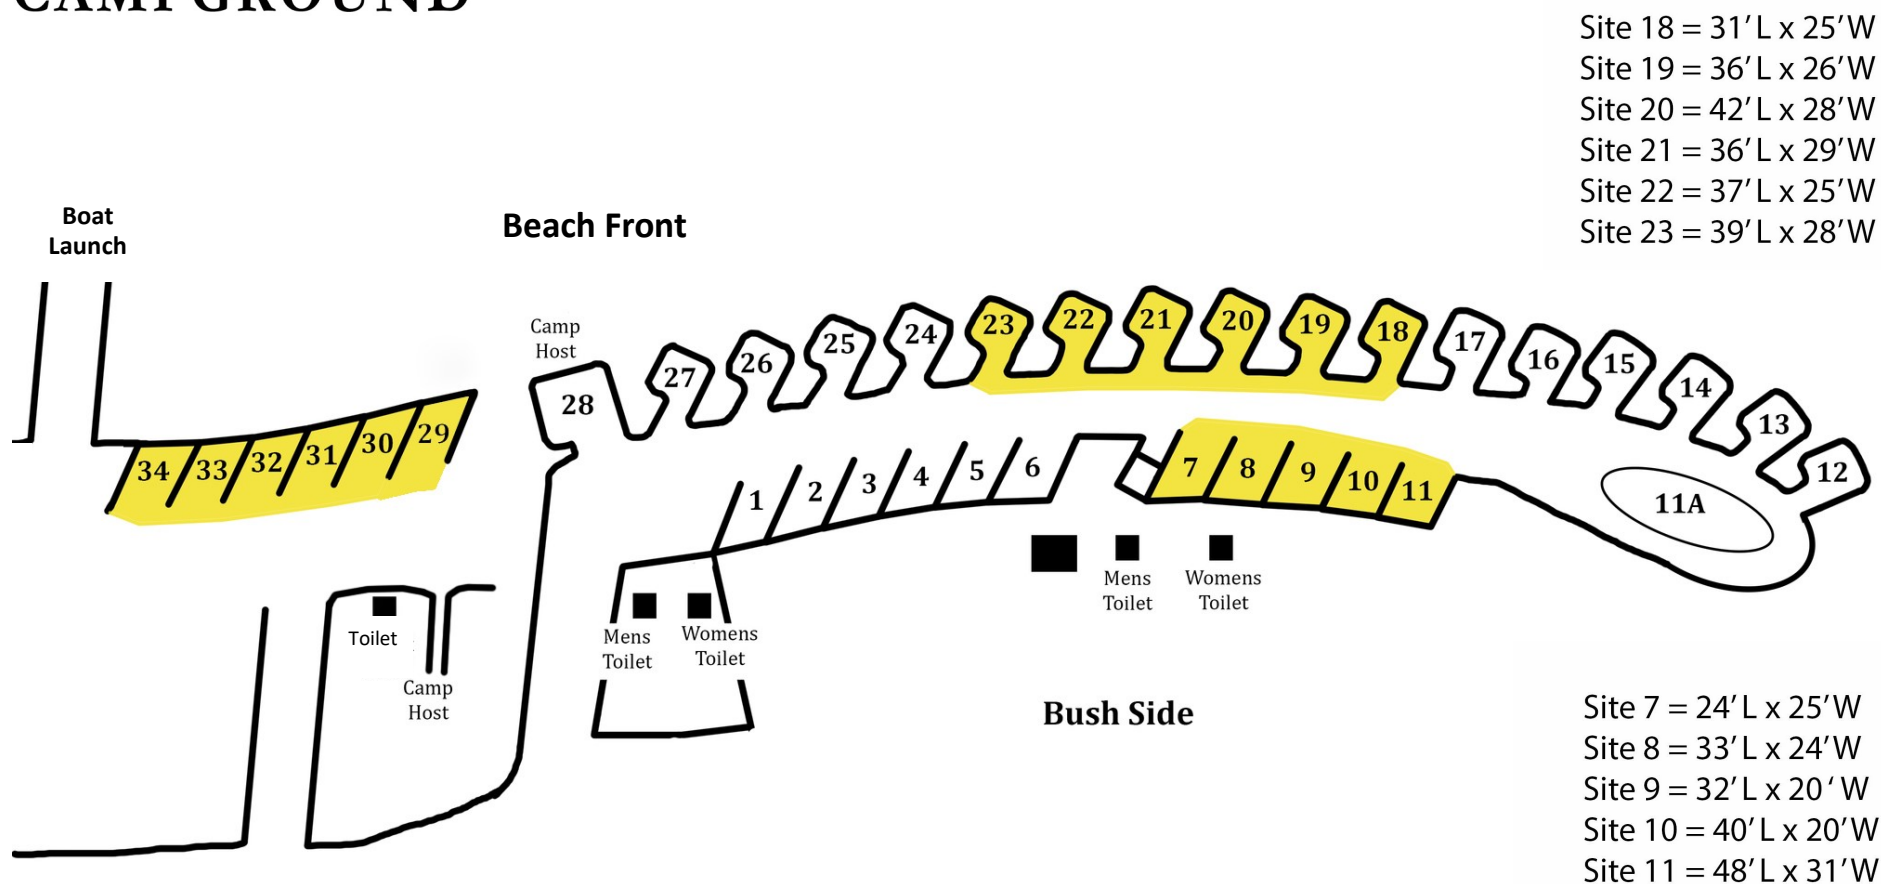

KILBY

CAMPGROUND

Reservable Sites with Dimensions

- Site 29 = 48' L x 27' W
- Site 30 = 48' L x 28' W
- Site 31 = 46' L x 27' W
- Site 32 = 46' L x 27' W
- Site 33 = 46' L x 27' W
- Site 34 = 46' L x 27' W